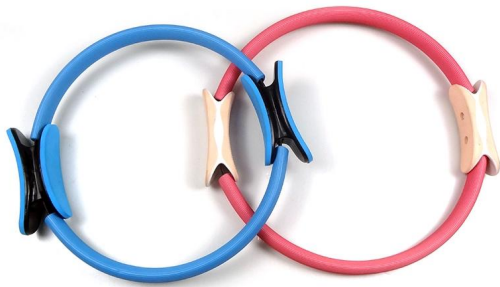

www.goodgymfitness.com

Pilates Circle

Rizhao Good Crossfit Co., . Ltd is a professional yoga products manufacturer with 15 years' experience in China, We could provide our customers with good quality products and best service. We offer a full line of yoga series, yoga mats, foam rollers, blocks, gym balls, yoga mat bags, yoga wheels and yoga fit board. We are focus on developing more sports series. Whether you're importers, brands, wholesalers or retailers, we will

be your most trust partner. Product Name : Pilates Circle

Product Name : Pilates Circle

Place of Origin: Shandong, China

Brand Name: GOOD

Size: 38*38*5CM

Material: EVA+Glass Fiber+PP

Product Name: Magic Circle Pilates Fitness Yoga Ring Pilates Ring

Application: Fitness Center, Gym, Home

Color: Purple Pink Blue

MOQ: 50 pcs

Payment: Paypal Western Union T/T

Function: Yoga Training, Health, Postpartum Repair

Delivery time: 15-25 days

Packing size: 38*38*5cm