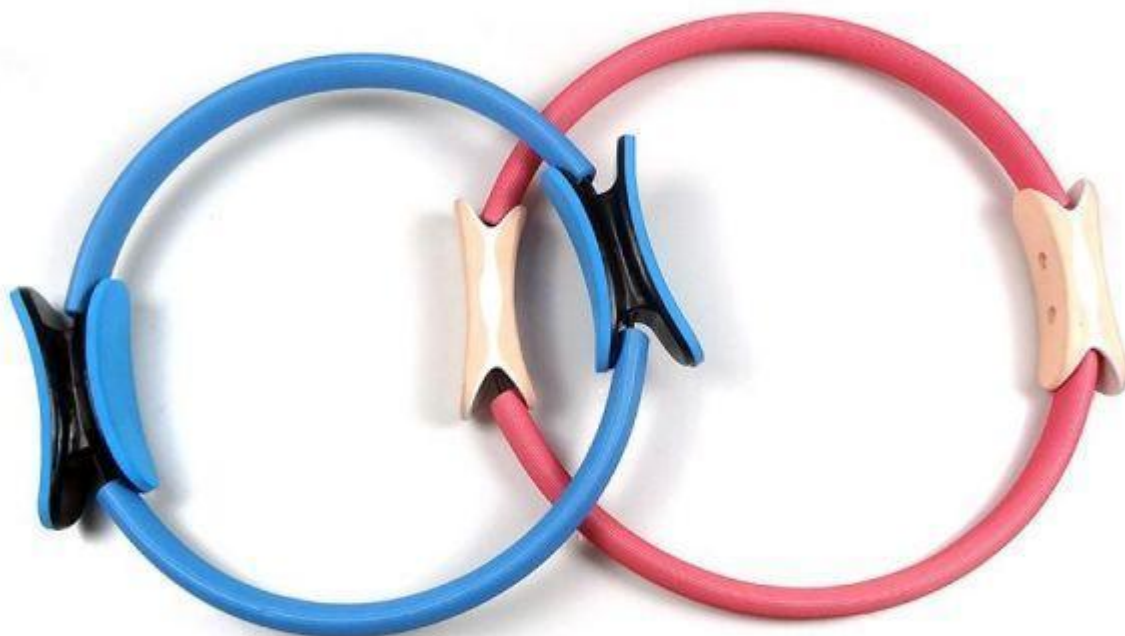

www.goodgymfitness.com

Rizhao good crossfit co.,ltd

Address: No.169, Shandongxi Road, Rizhao City, Shandong Province

Tel:+86-633-8811598

E-mail:ella@goodgymfitness.com

Phone:+86-13326333935