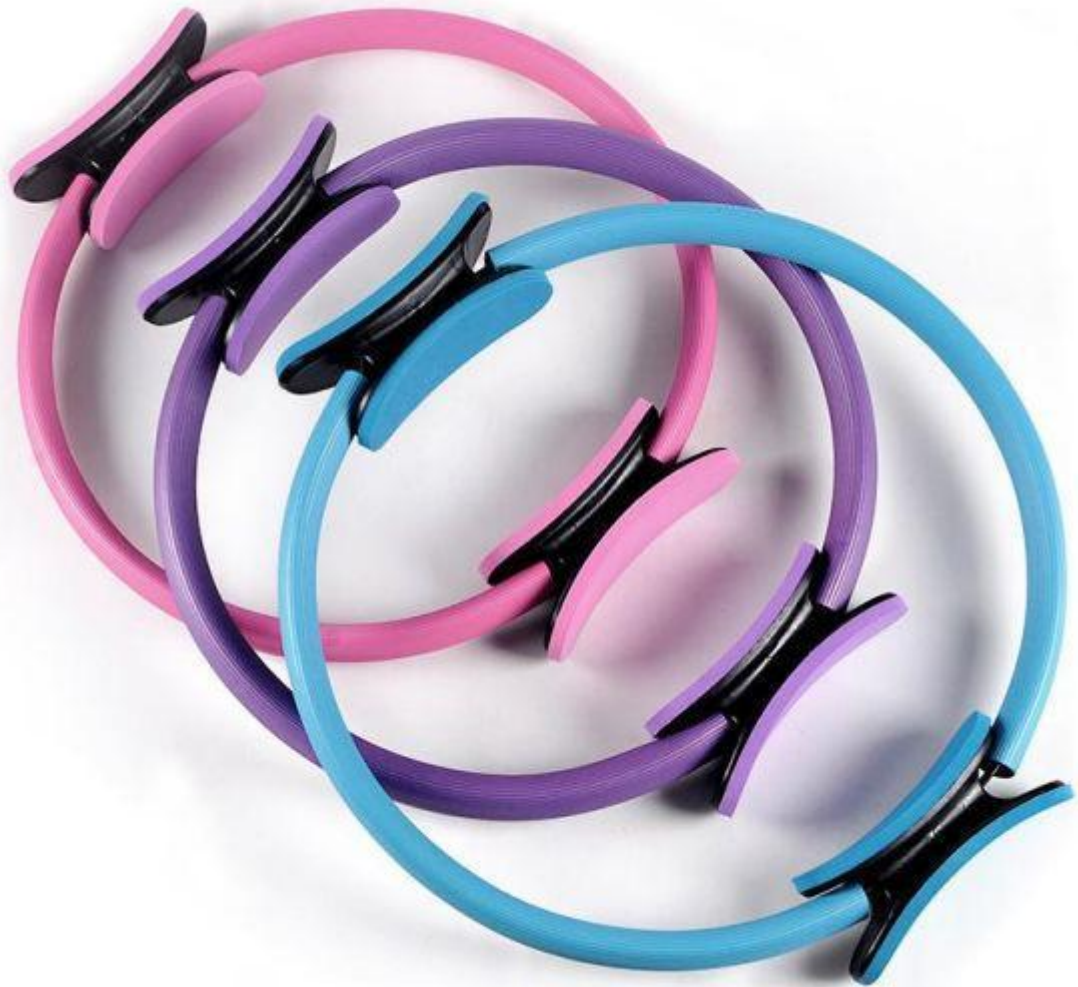

Rizhao good crossfit co.,ltd

Address: No.169, Shandongxi Road, Rizhao City, Shandong Province

Tel:+86-633-8811598

E-mail:ella@goodgymfitness.com

Phone:+86-13326333935